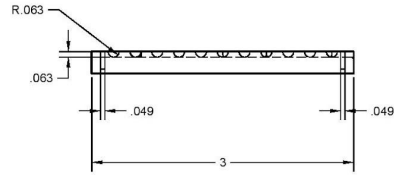

*all radii are the same

PROJECT		ME 128 Maze	
TITLE		Invisimaze	
Material: Aluminum			
APPROVED	SIZE	CODE	DWG NO
CHECKED	B		
DRAWN	Bradley Immel	10/6/20	SCALE 1:1
WEIGHT			